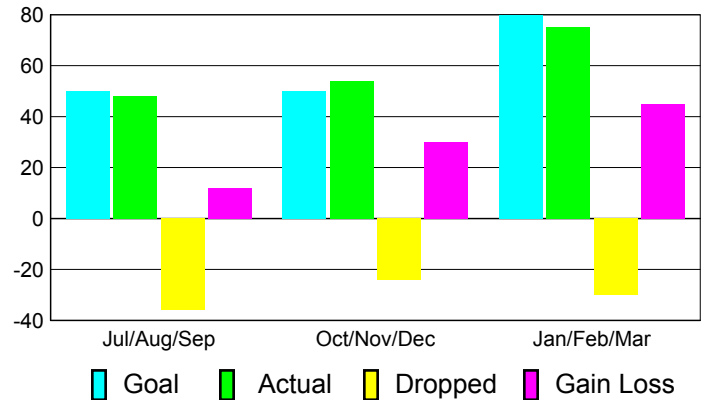

Membership Results 2010-2011

Goal, New, Dropped, Gain/Loss