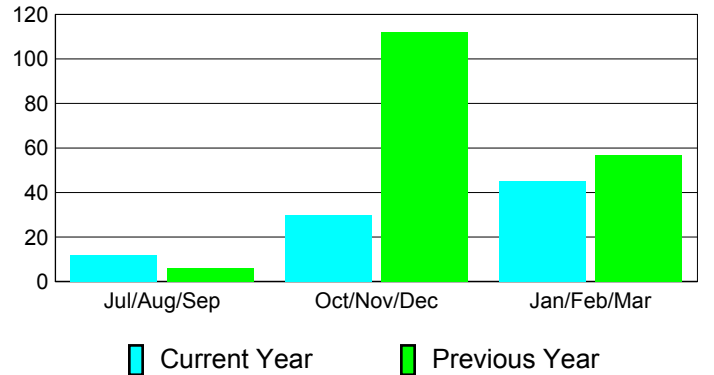

**Membership Results
2010-2011**

**Membership
2009-2010**

Month	Net Memb Goal	Actual New Memb	Actual Dropped Memb	Gain/Loss of Memb	Gain/Loss of Memb
Jul/Aug/Sep	50	48	-36	12	6
Oct/Nov/Dec	50	54	-24	30	112
Jan/Feb/Mar	80	75	-30	45	57
Totals	180	177	-90	87	175

Membership Results 2010-2011

Goal, New, Dropped, Gain/Loss

Comparison of Membership Gain/Loss

Current Year Compared to the Previous Year

Gender Comparison 2010-2011