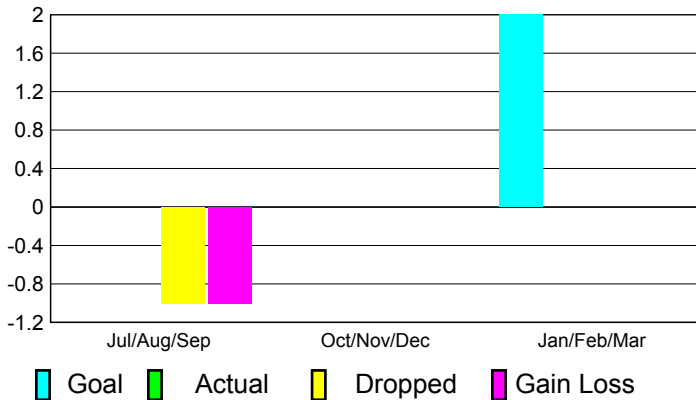

2010-2011 GMT Reports for District (or Undistricted) **District 333 B**

GMT: Shinobu Goto

Location: JAPAN

GMT CA: 5

CLUBS

**Club Results
2010-2011**

**Clubs
2009-2010**

Month	New Club Goal	Actual New Clubs	Actual Dropped Clubs	Gain/Loss of Clubs	Gain/Loss of Clubs
Jul/Aug/Sep	0	0	-1	-1	0
Oct/Nov/Dec	0	0	0	0	0
Jan/Feb/Mar	2	0	0	0	0
Totals	2	0	-1	-1	0

Club Results 2010-2011

Goal, New, Dropped, Gain/Loss

Comparison of Club Gain/Loss

Current Year Compared to the Previous Year

YTD Status Quo Clubs 2010-2011

Status Quo Clubs Compared to Status Quo Members

MEMBERSHIP